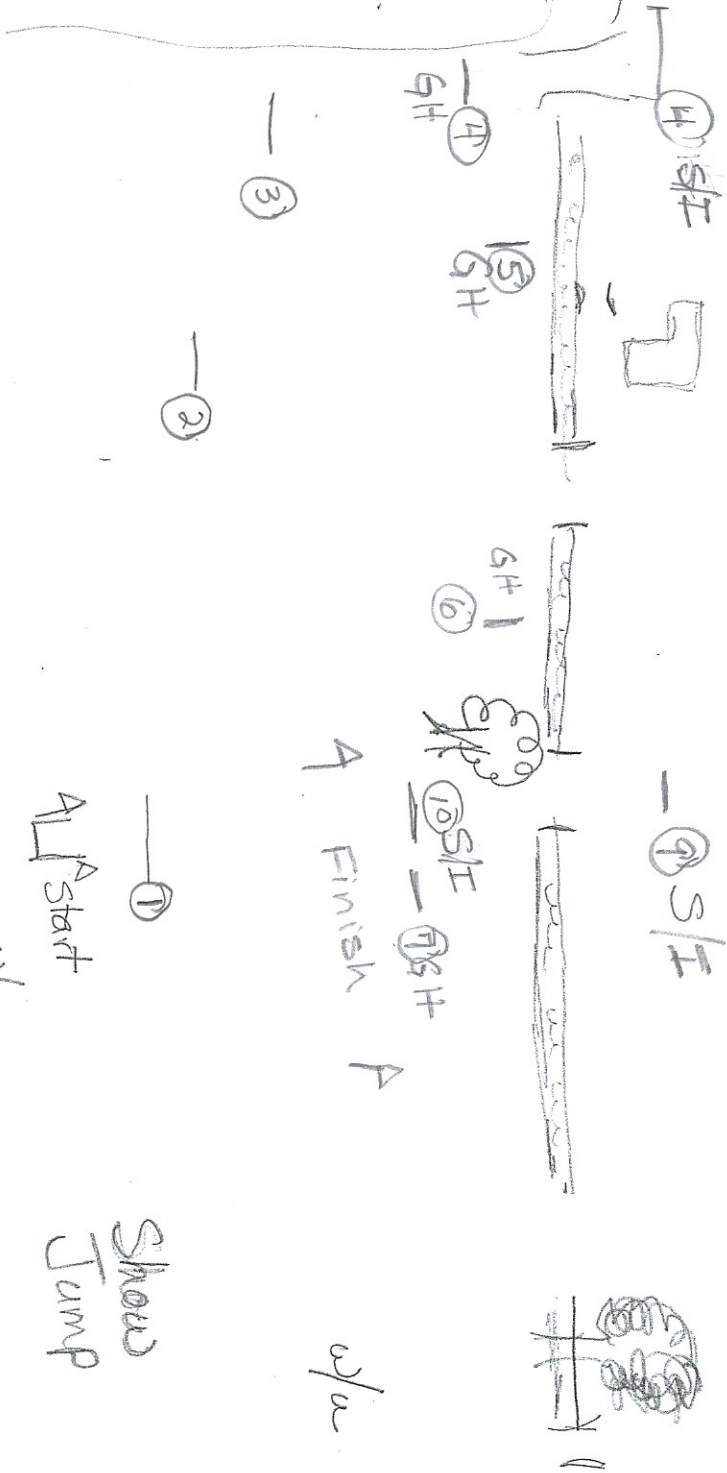

9

8

7

④

15

16

15

14

11

17

18

Pond

Pond

13

12

H<sub>2</sub>O

~~Pressure~~

Grasshopper  
12"

Starter / Intro  
2'

Ridge

Start w/w

Show Jump

Finish

w/w