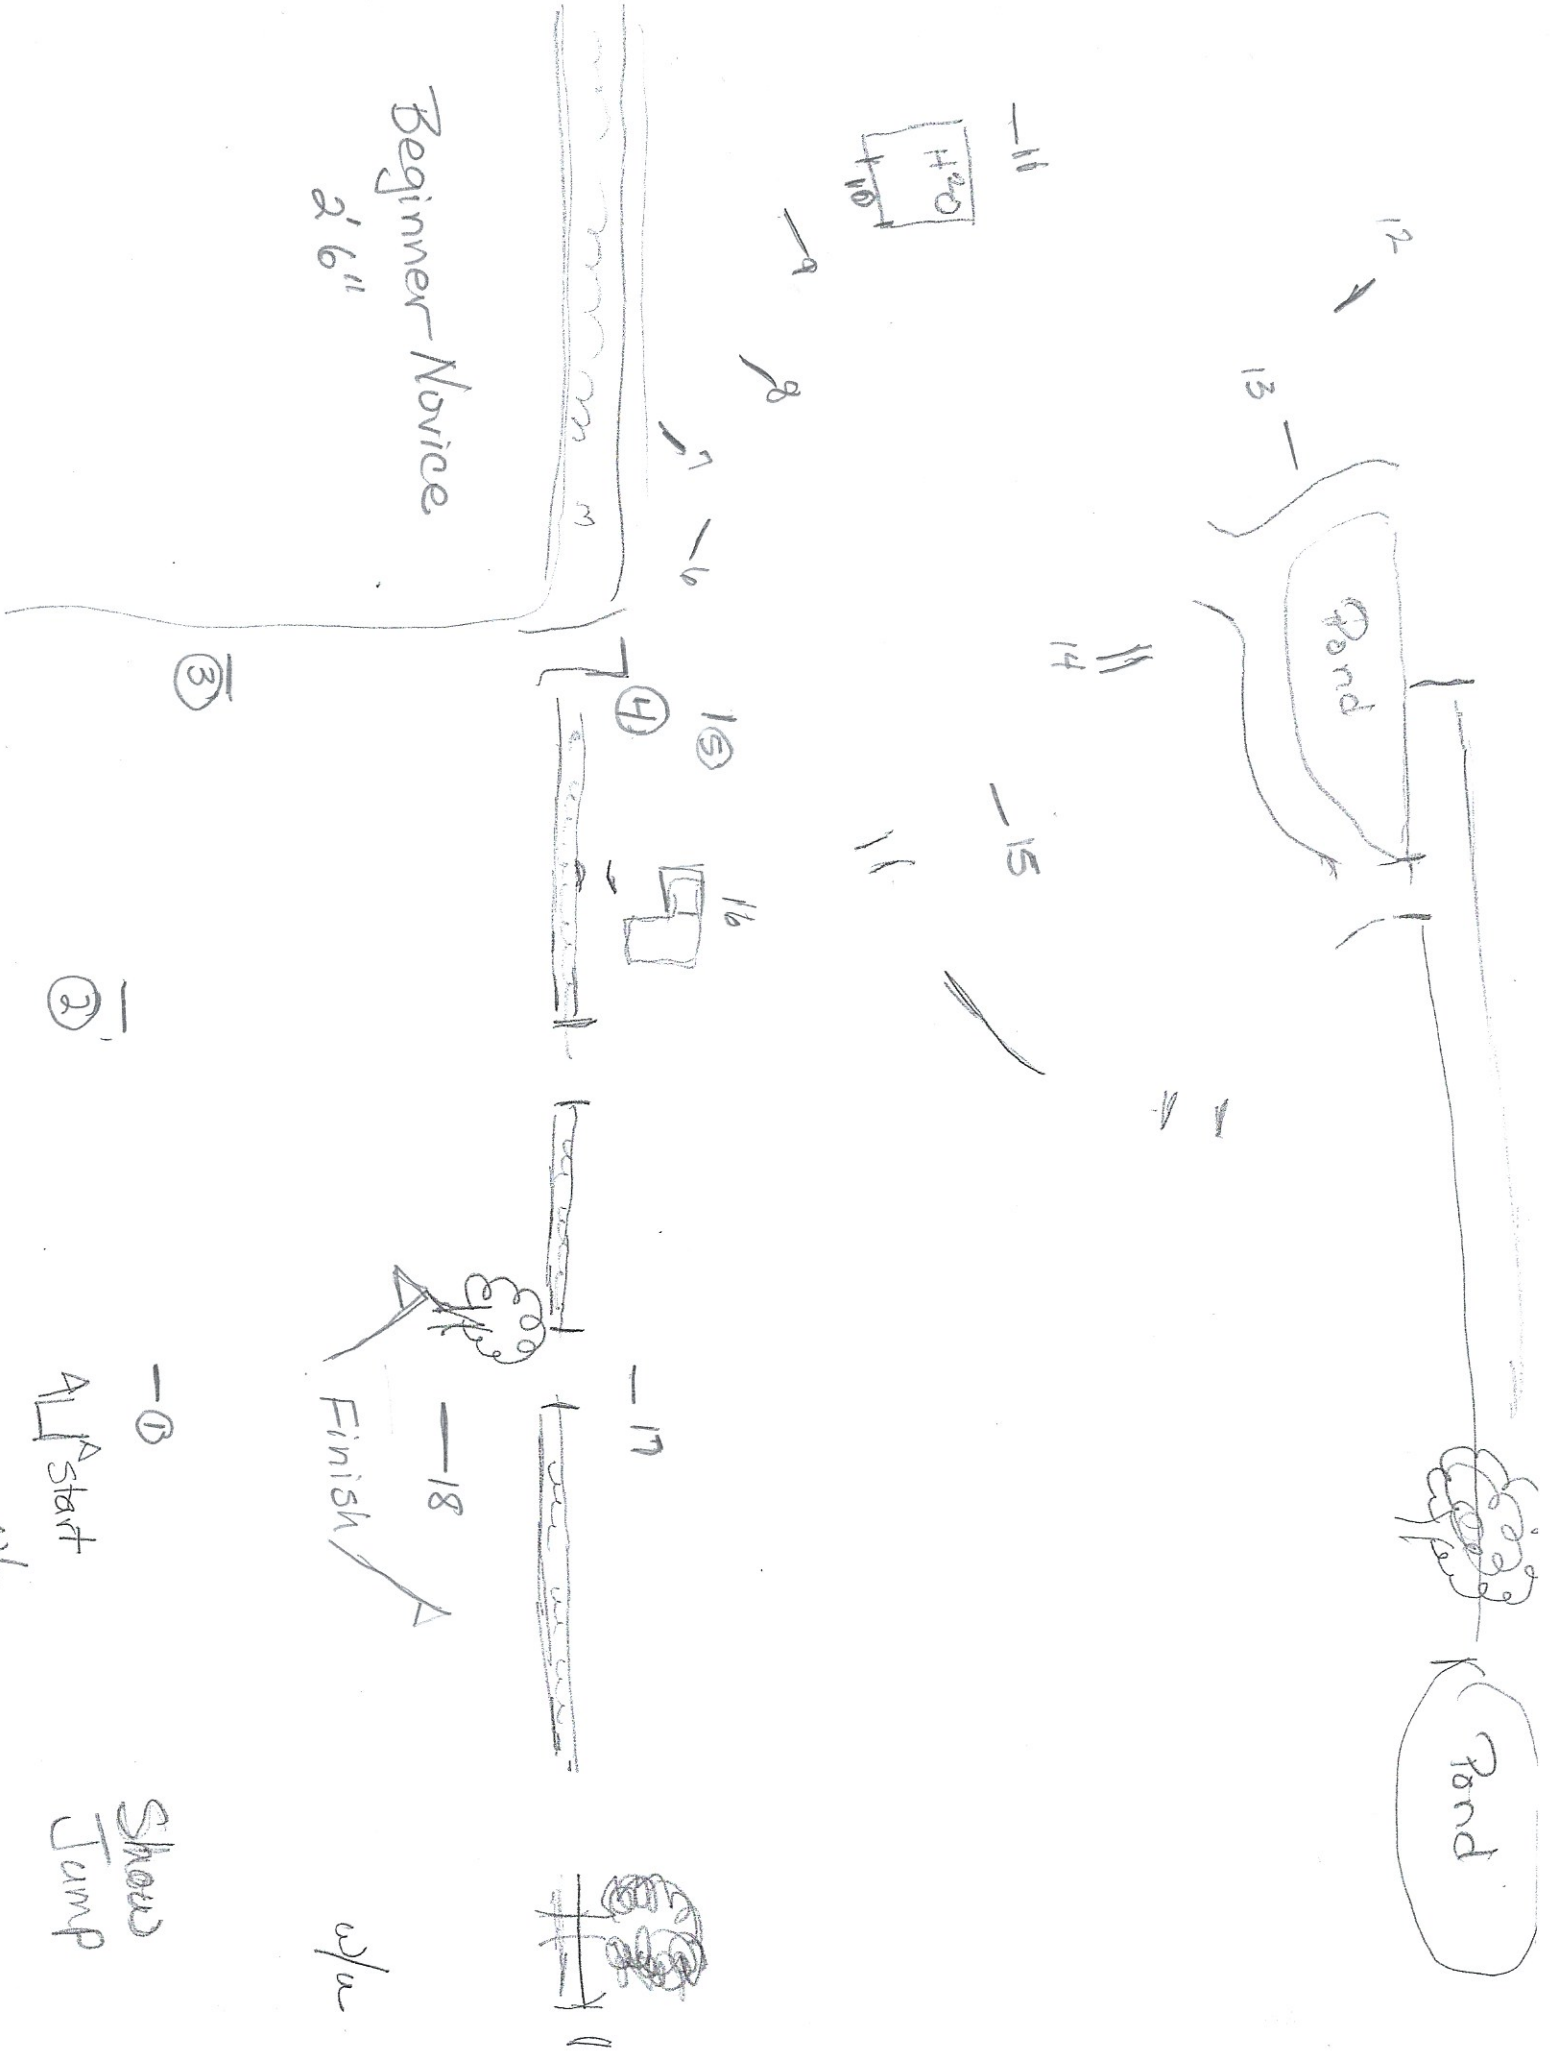

Pond

Ridge

Start

4

Finish

Shows  
Jump

Beginner-Novice  
2'6"

③

9

8

7

④

15

16

15

14

11

17

18

Pond

Pond

13

12

H<sub>2</sub>O