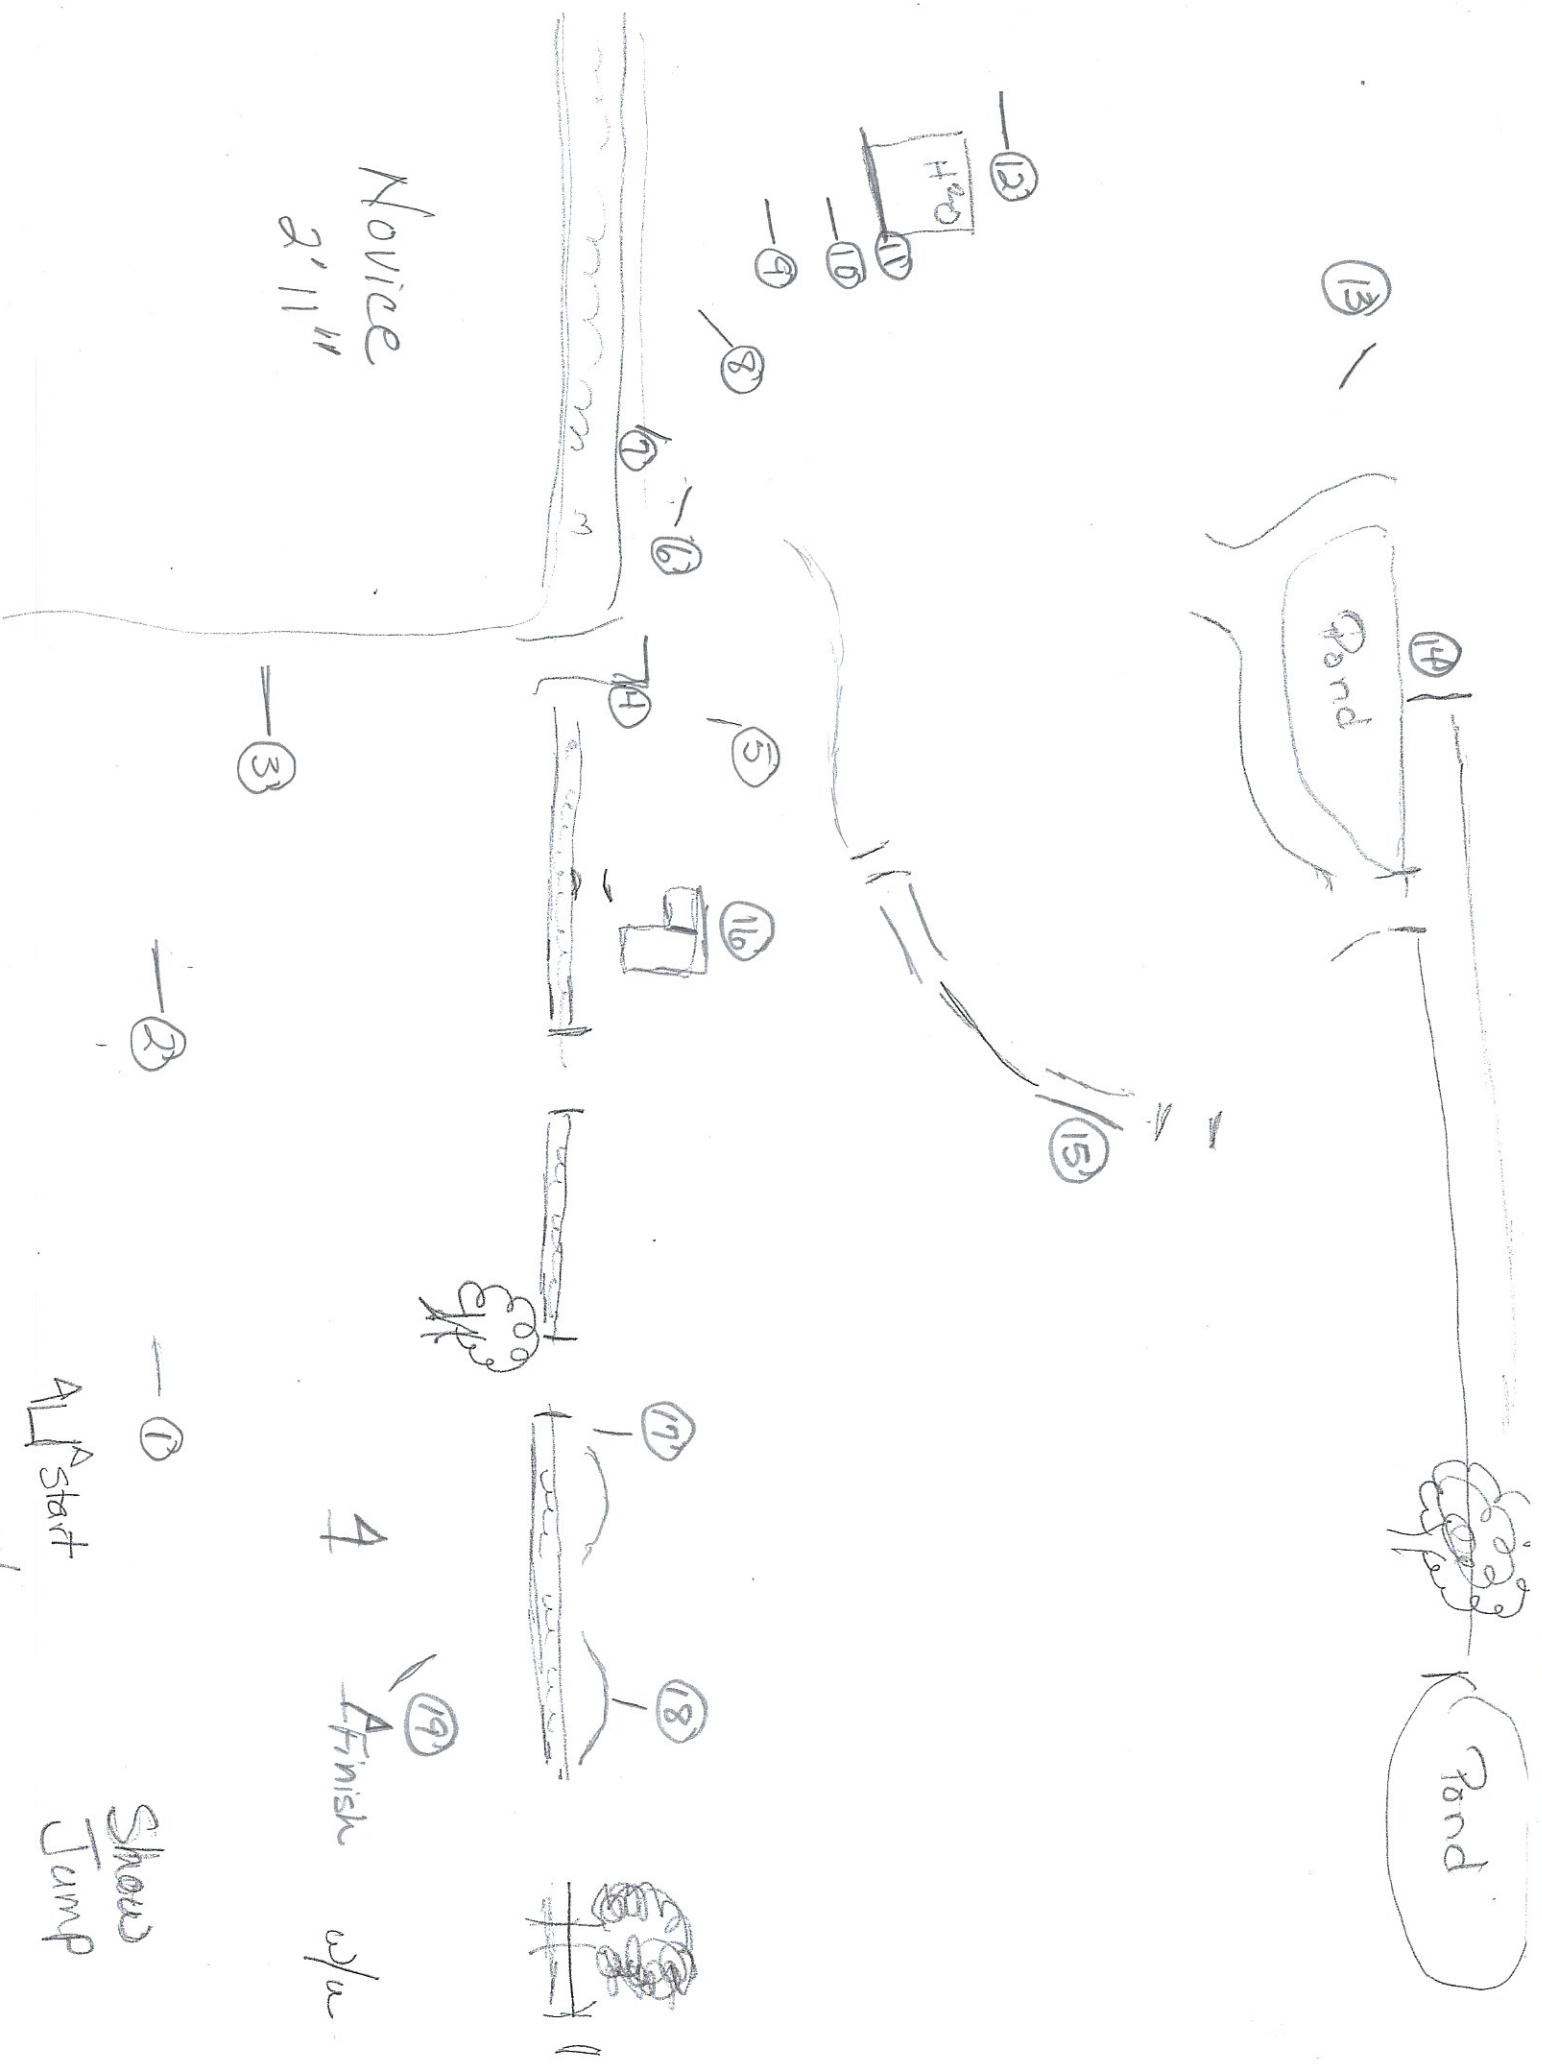

Novice
2'11"

Pond

Pond

Ridge

Start

4

Finish

Shows
Jump